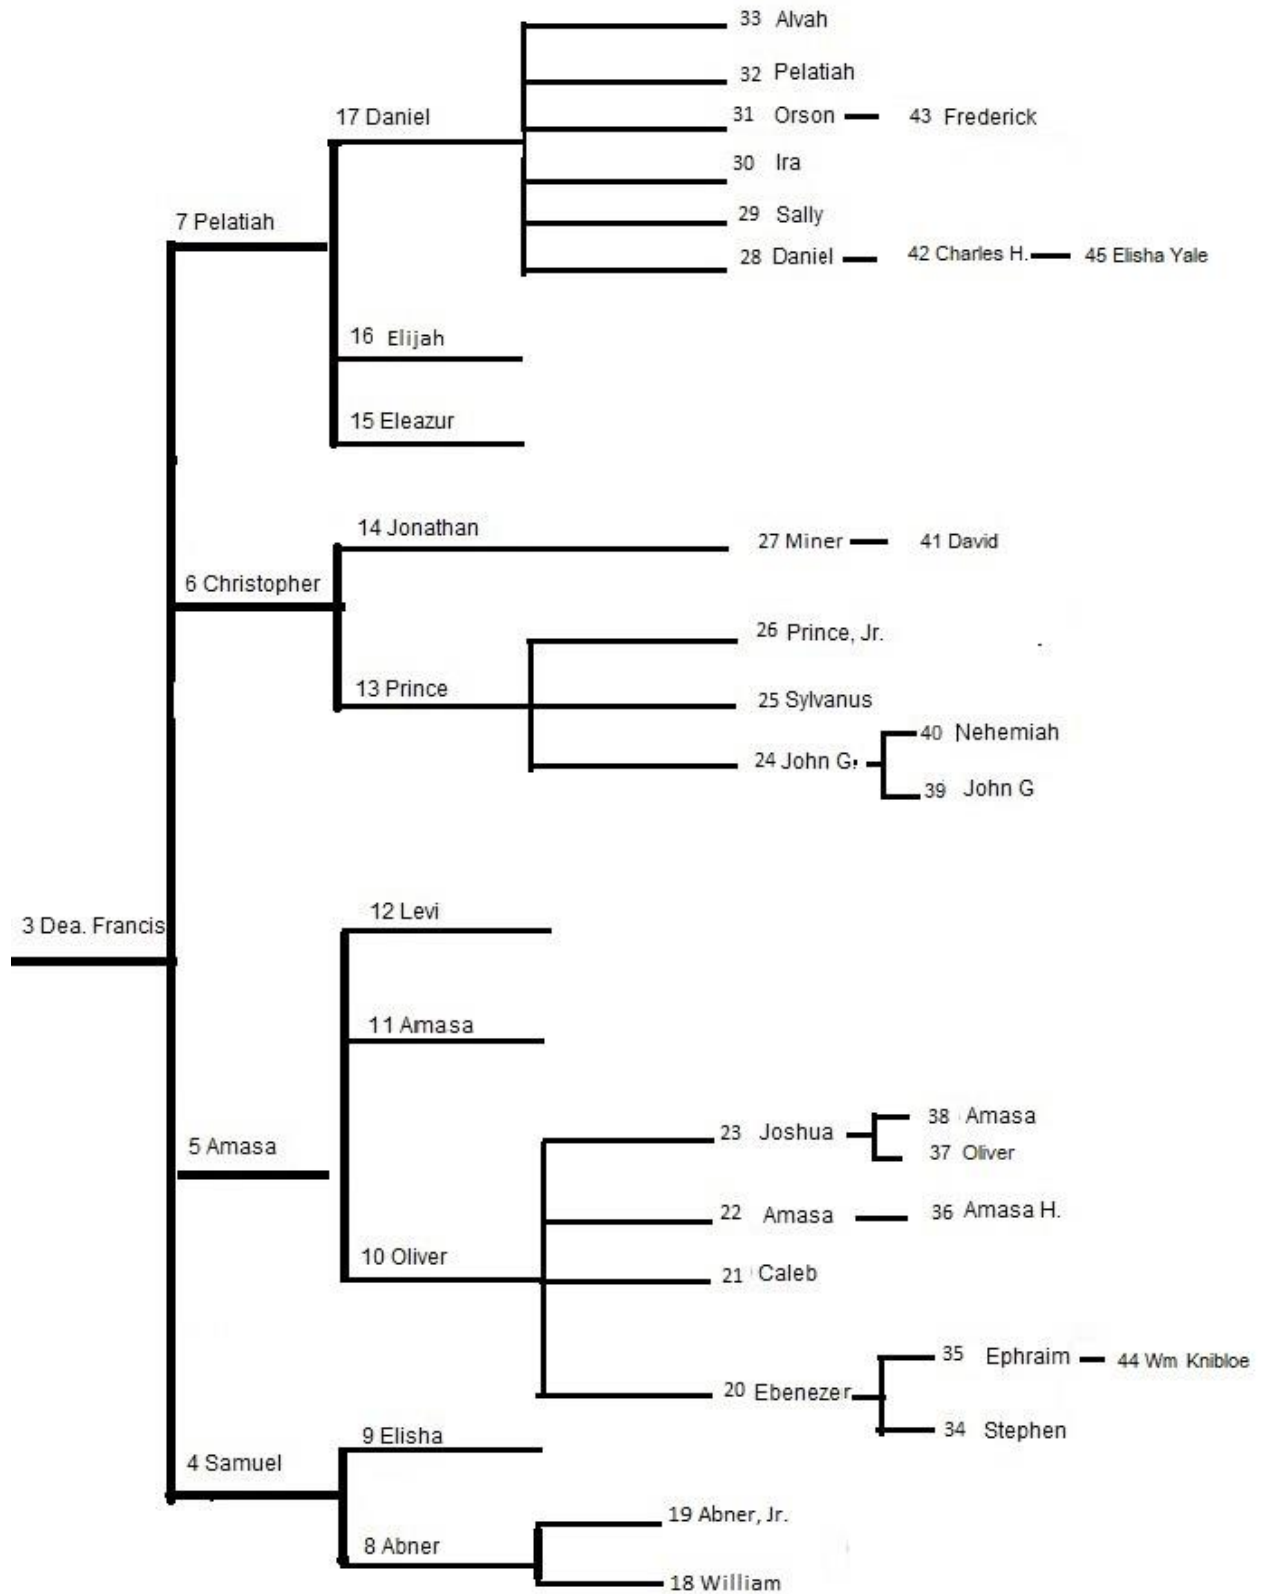

WEST
of
Tolland, CT and Lee, MA
--their westward migration

TABLE OF CONTENTS ONLY

By
Marilou West Ficklin
info@westerly-journeys.com
www.westerly-journeys.com

Revised April 2022

TABLE OF CONTENTS

Preface		v
Relationship Tree		vi
List of Family Group Sheets		vii
PART I - GENEALOGY		
Generation One	The Immigrant Francis West	1
Generation Two	Duxbury, Massachusetts	2
Generation Three	Preston, Stonington and Tolland, Connecticut	3
Generation Four	Berkshire County, Massachusetts	5
Generation Five	Lee, Massachusetts in the Revolution	9
	Tomkins and Erie Cos., NY and Northeastern, Ohio	19
Generation Six	Richmond, Berkshire Co. MA to Albany Co., NY	22
	Washington County to Otsego County, N Y	24
	New York to Galesburg, Knox County, Illinois	28
	Berkshire County, MA to Cayuga County, NY	31
	Brighton/Rochester, Monroe County, NY	32
Generation Seven	Moving West in 1800s	38
PART II - HISTORICAL CONTEXT AND NARRATIVE		50
A	Francis West and Descendants	54
B.	Partridge, Lee and Tracy of Plymouth Colony	72
C.	West-Pilgrim Connections	78
PART III – ENDNOTE BIBLIOGRAPHY		82
INDEX		99

PREFACE

***This report surveys later migrations of descendants of
Deacon Francis West of Tolland –
(Generations Four to Seven)***

And migrations westward from Lee, Massachusetts.

*(Please note: Many authors have researched the descendants of Francis West of Duxbury.
Some of their findings are shown **briefly** in Generation One, Two and Three of this report)*

If you are searching for a specific “West”:

See, the ‘tree’ and list on the next two pages

or

See **INDEX** at end of this report

Relationship tree
—for family group sheets # 3-45

Family group sheets for forty five individuals: